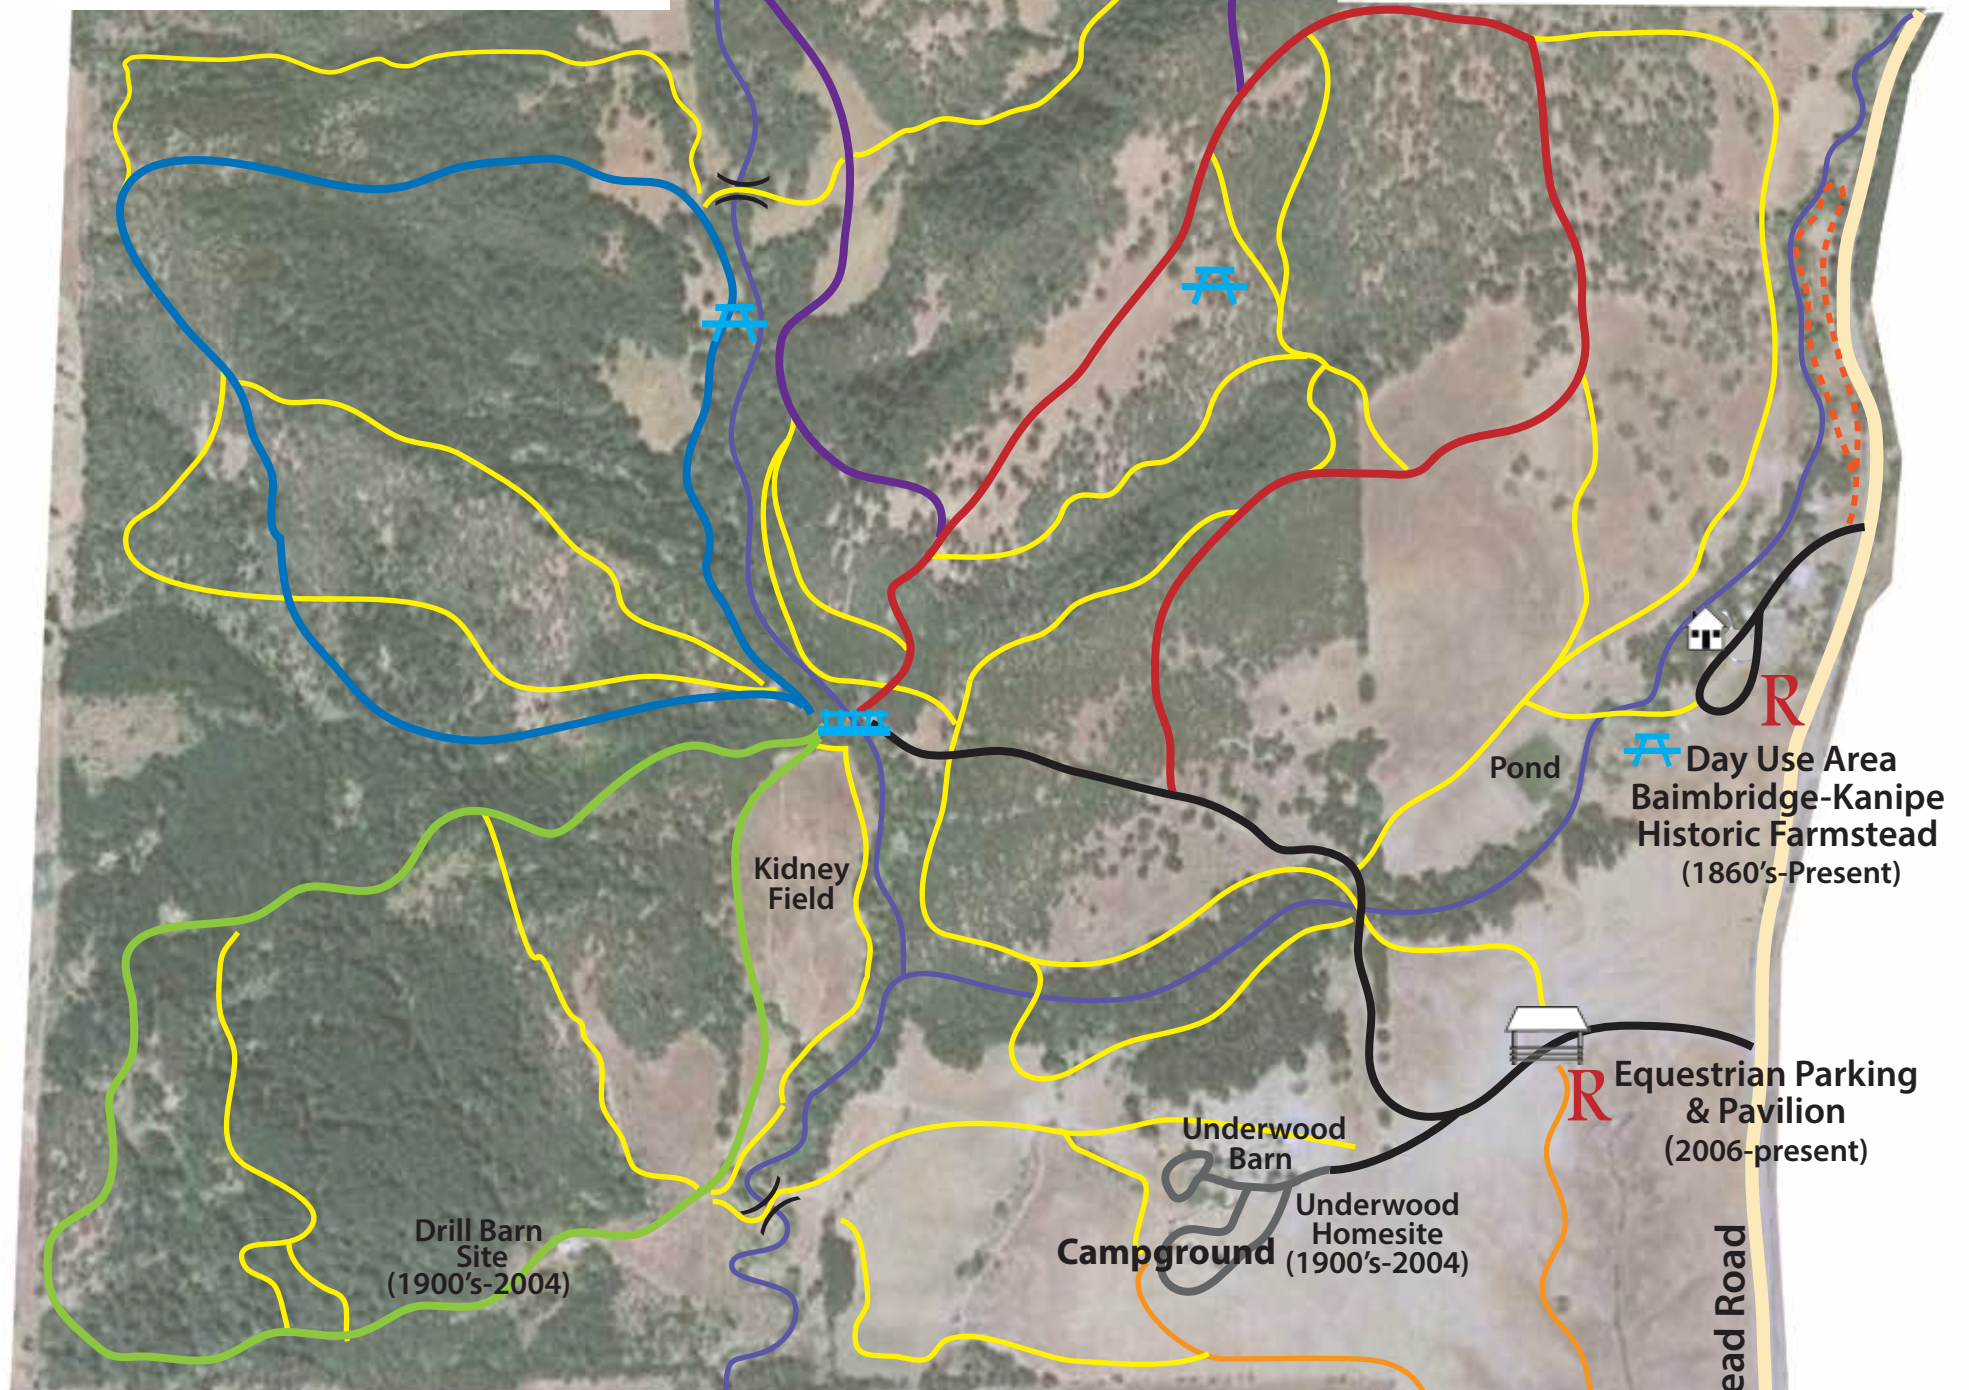

MILDRED KANIPE MEMORIAL PARK

Mildred Kanipe Memorial Park

www.mildredkanipepark.org

Trail Legend

- | | | | |
|--|----------------------------------|--|-----------------------|
| | Purple - Fern Woods | | Roads |
| | Red - Oak Savannah | | Un-named Trails |
| | Orange - School House | | Stream |
| | Green - Mildred's Forest | | Stream Crossing |
| | Blue - Underwood Hill | | Picnic Table |
| | Nature Trail - Foot Traffic Only | | Bachelor Creek Bridge |
| | | | Restrooms |

0 1/2 mi.

Prepared by *Friends of Mildred Kanipe Memorial Park*, in cooperation with *Roseburg Chapter of OET* and *Douglas County Parks*. Updated 2023.