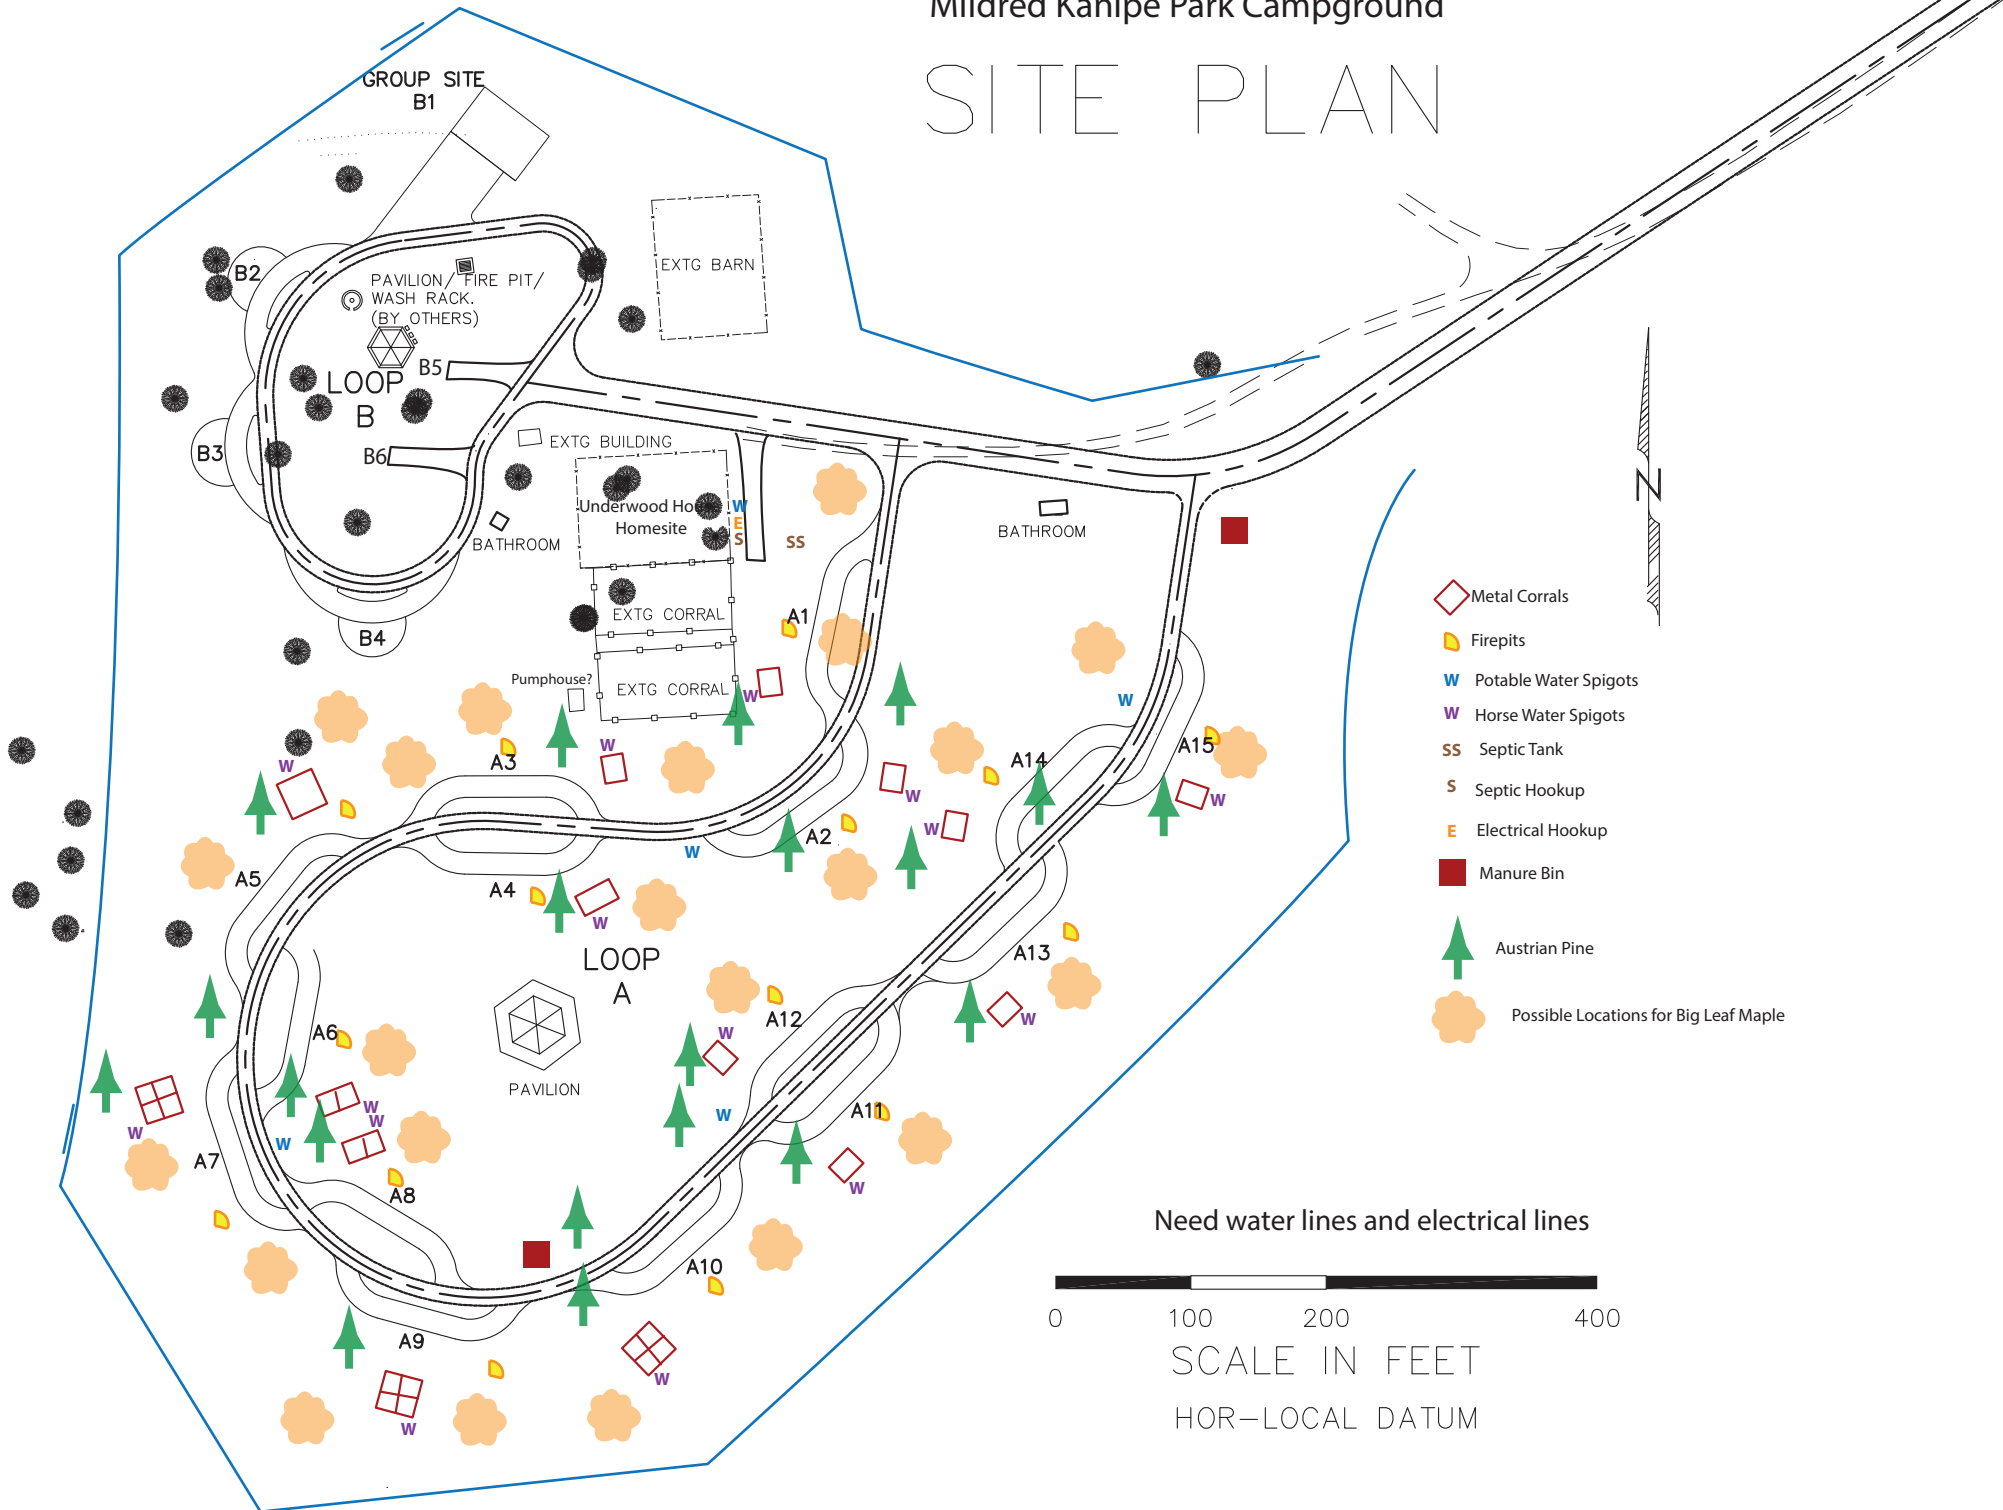

# Mildred Kanipe Park Campground

## SITE PLAN

- Metal Corrals
- Firepits
- Potable Water Spigots
- Horse Water Spigots
- Septic Tank
- Septic Hookup
- Electrical Hookup
- Manure Bin
- Austrian Pine
- Possible Locations for Big Leaf Maple

Need water lines and electrical lines

SCALE IN FEET  
HOR-LOCAL DATUM