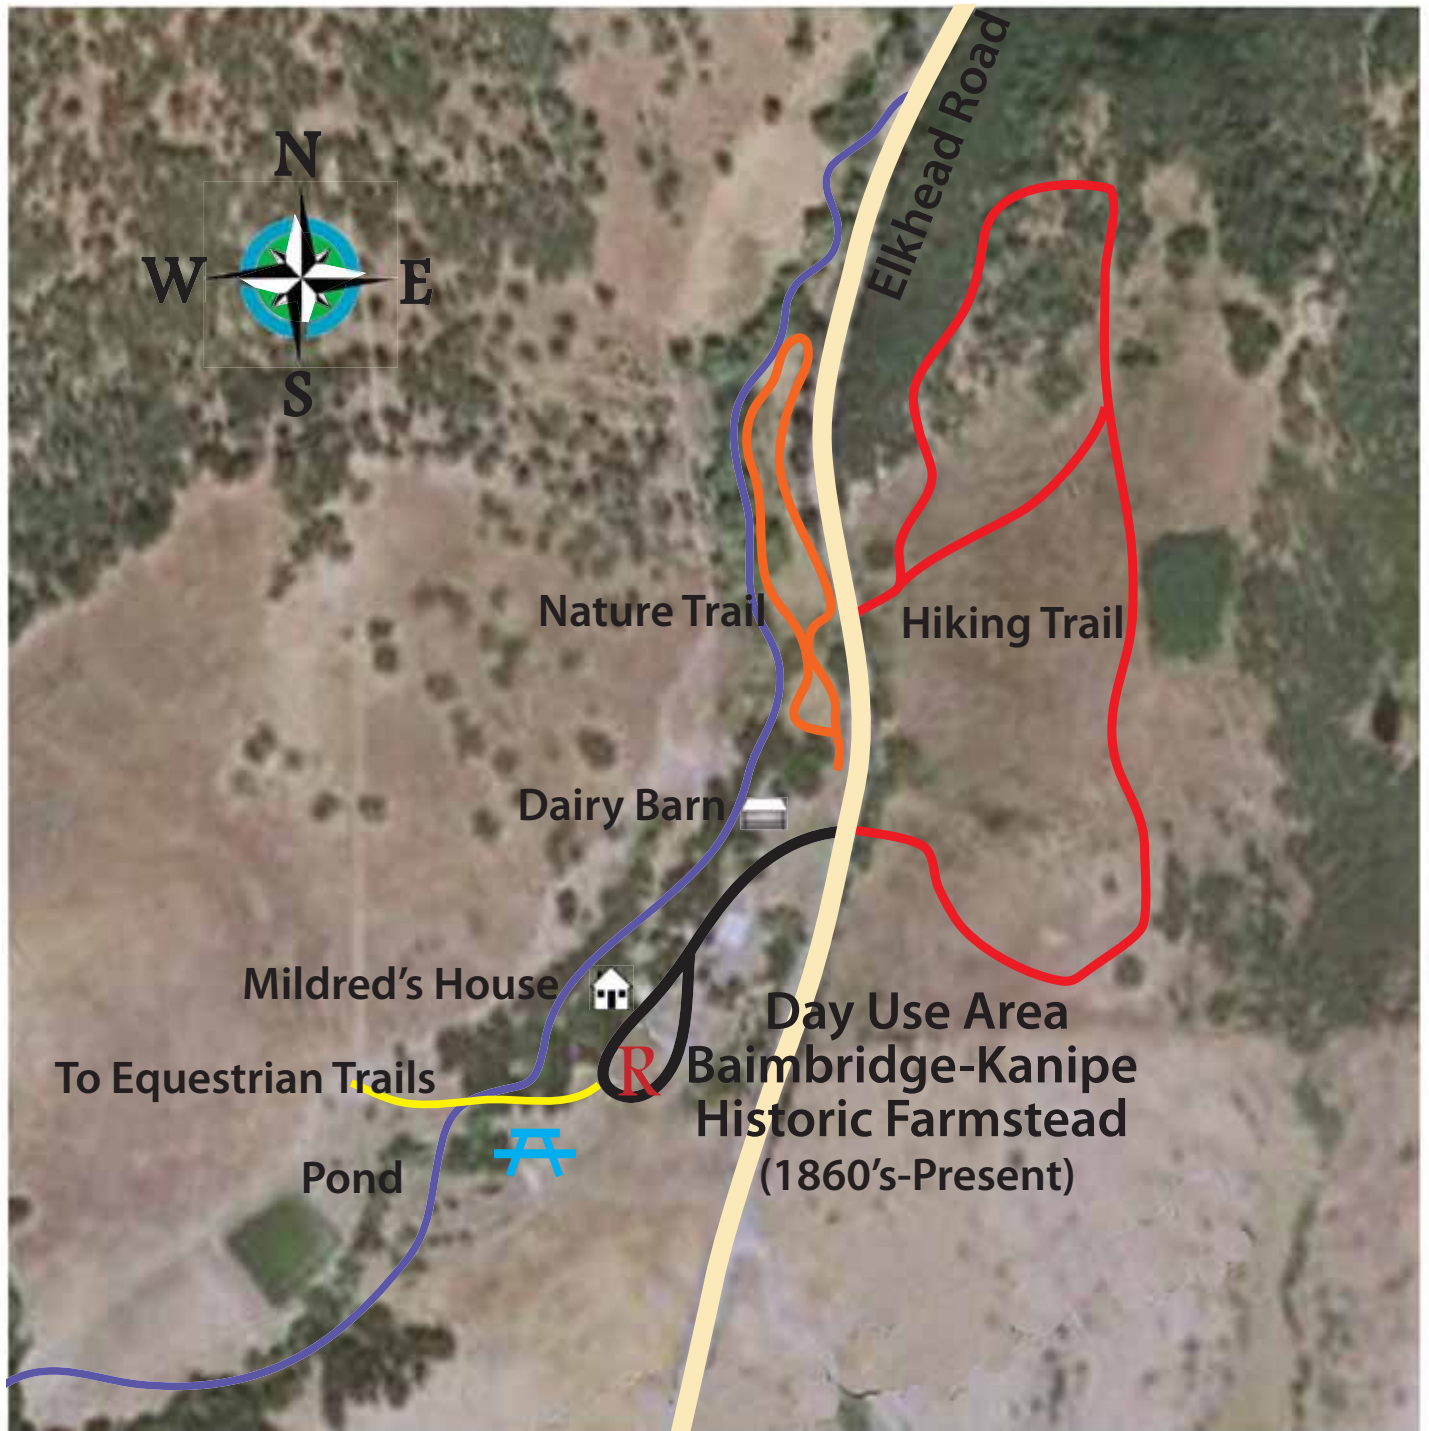

MILDRED KANIPE MEMORIAL PARK

NATURE TRAIL • HIKING TRAIL

Prepared by *Friends of Mildred Kanipe Memorial Park*,
in cooperation with
Friends of the Umpqua Hiking Club and *Douglas County Parks*.
Spring 2011.